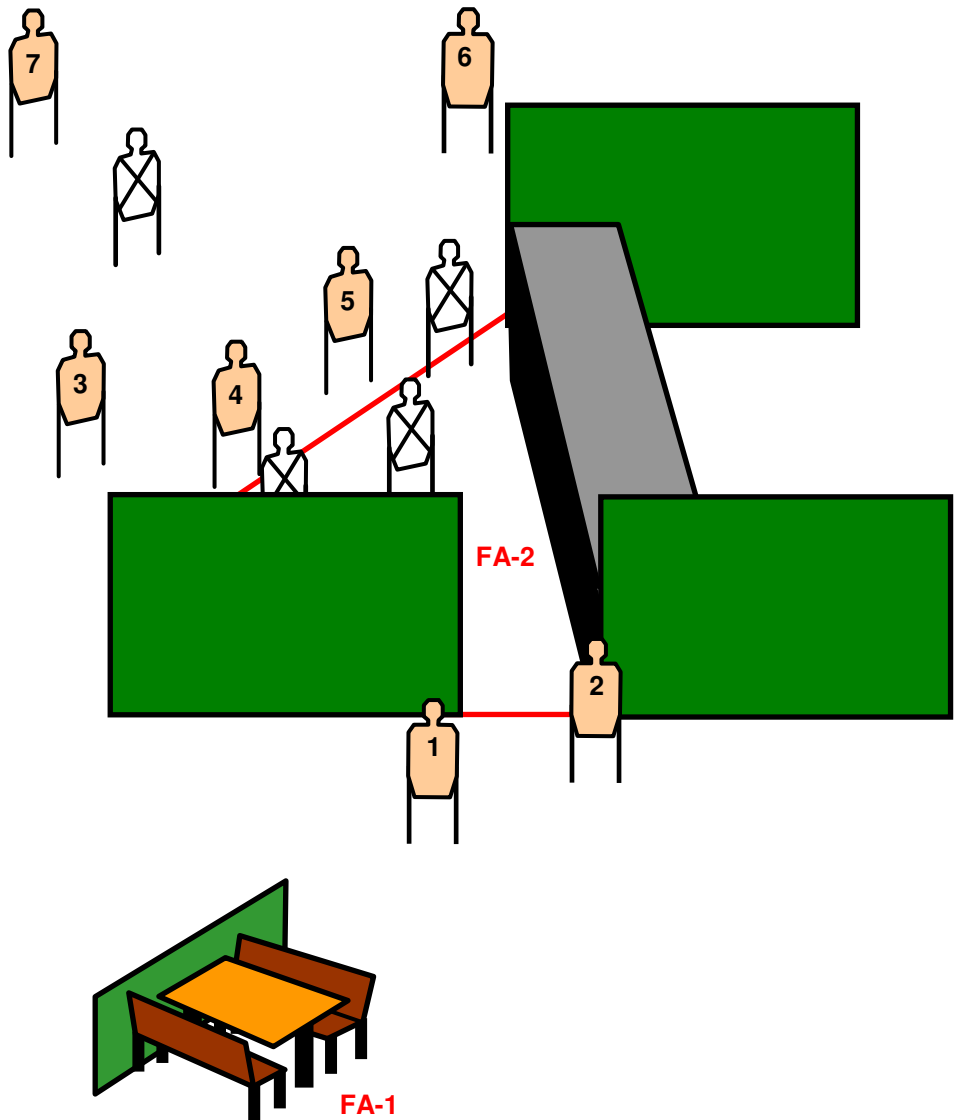

NRA TACTICAL POLICE COMPETITION

Course: 5	Course Name: Dinner Break Robbery	H - 1043
Course Type: Skill Based	Start/Stop: Shot Timer / Last Shot - 180 Max Time	
Targets: 7 Paper	Scoring: TPC - Best 2 Hits on Paper	
Firearms / Rounds Required: Duty Handgun = 14 Rounds		
Start Position: Handgun Loaded & Holstered. Sitting on bench seat between marks indicated. Head forward, elbows on table with both hands holding simulated sandwich approximately 2 inches from mouth. Legs covered with Ballistic Safety Blanket.		
Course Description: Two civilian friends joined you on your meal break at a fast food restaurant. You picked up your food and are seated in the separate dining area. The table and seats are fixed to the floor as one unit. You are seated on the inside seat and one of your friends is seated to your left. Your other friend is seated opposite the two of you. While eating you hear someone announcing a robbery and screaming from the counter area and then see a man with a gun behind you enter the dining area. You cannot get up to fire because of the person seated next to you. On the Start Signal, while seated engage Threat Target 1 and 2. Your friend seated next to you has been shot, push him out of the seat, move to FA-2 and engage Threat Targets 3 thru 7.		