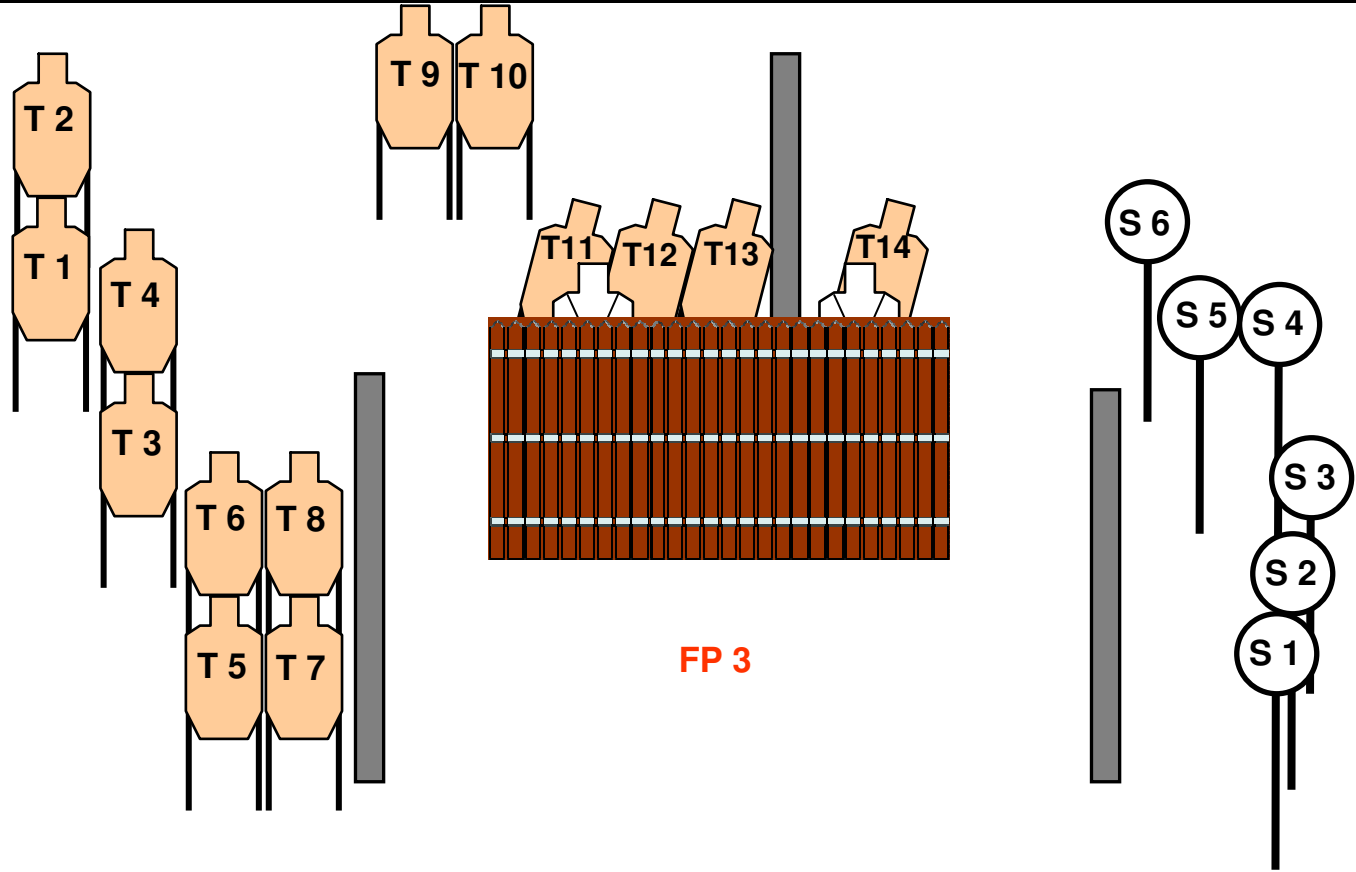

NRA TACTICAL POLICE COMPETITION

Course: 5	Course Name: Two Options	
Stage Type: Skill Based		Start / Stop: Shot Timer / Last Shot
Targets: 14 Paper & 6 Steel	Scoring: TPC - Best 2 Hits on Paper / All Steel Must Fall	
Firearms / Rounds Required: Handgun = 18 Rounds Rifle = 16 Rounds		
Start Position: Handgun Loaded & Holstered. Rifle loaded to Cruiser Safe and staged as indicated. Shooter standing at START location with hands on marks on barrel.		
Course Description: On command move to Firing Point 1, retrieve Rifle and engage Threats T-1 thru T-8. Place rifle ON safe and muzzle down in open top barrel. At Firing Point 2, engage Threats S-1 thru S-6 through port with Handgun. Advance towards Firing Point 3, engaging Threats T9 & T-10 and then Threats T-11 thru T-14. FP-1, FP-2 barrels & fence wall are Cover.		

Course Designed By: Cody Ray & Lee Neel of Collin County IDPA, Greenville, Texas (Converted to TPC by NRA)