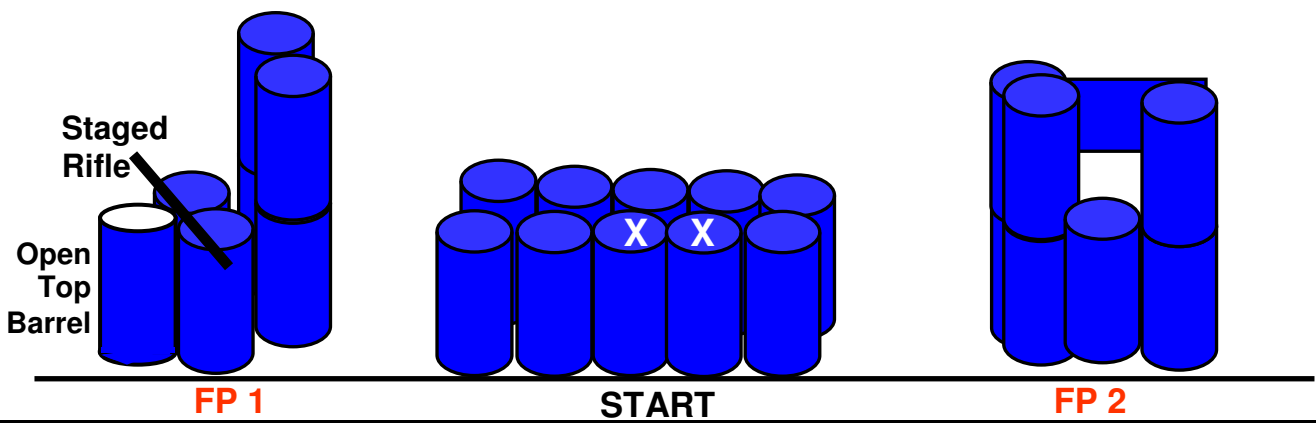

NRA TACTICAL POLICE COMPETITION

Course: 5	Course Name: Two Options	
Stage Type: Skill Based		Start / Stop: Shot Timer / Last Shot
Targets: 14 Paper & 6 Steel	Scoring: TPC - Best 2 Hits on Paper / All Steel Must Fall	
Firearms / Rounds Required: Handgun = 18 Rounds Rifle = 16 Rounds		
Start Position: Handgun Loaded & Holstered. Rifle loaded to Cruiser Safe and staged as indicated. Shooter standing at START location with hands on marks on barrel.		
Course Description: On command move to Firing Point 1, retrieve Rifle and engage Threats T-1 thru T-8. Place rifle ON safe and muzzle down in open top barrel. At Firing Point 2, engage Threats S-1 thru S-6 through port with Handgun. Advance towards Firing Point 3, engaging Threats T9 & T-10 and then Threats T-11 thru T-14. FP-1, FP-2 barrels & fence wall are Cover.		

Course Designed By: Cody Ray & Lee Neel of Collin County IDPA, Greenville, Texas (Converted to TPC by NRA)