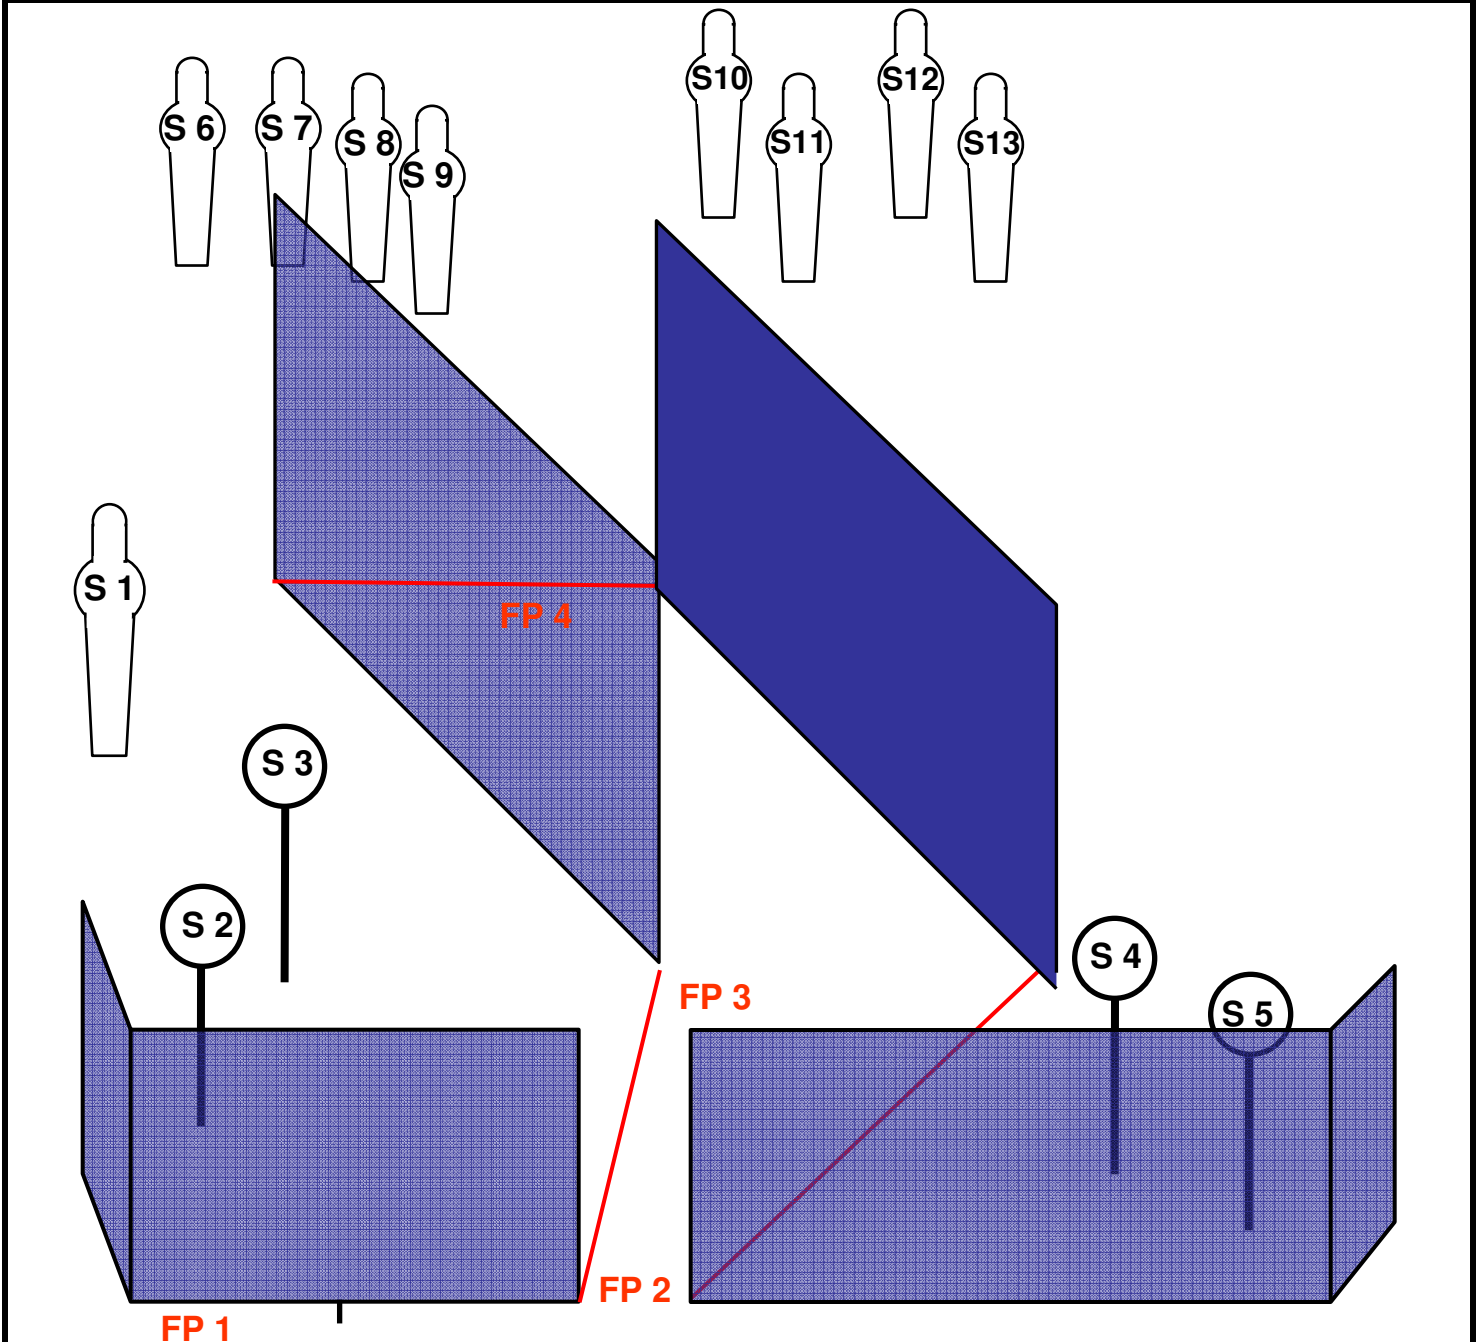

NRA TACTICAL POLICE COMPETITION

Course: 1	Course Name: Shotgun Sweep Up		
Stage Type: Skill Based		Start / Stop: Shot Timer / Last Shot	
Targets: 13 Steel		Scoring: TPC - Steel Must Fall	
Firearms / Rounds Required: Shotgun = 13 Birdshot Rounds			
Start Position: Loaded Shotgun with Safety ON. Shooter at Shoulder Ready standing at Firing Point 1 with one foot touching mark on wall. Shotgun loaded with no more than 8 rounds.			
Course Description: On command engage Threat Steel S-1, move to Firing Point 2 and engage Threat S-2 thru S-5. Move to Firing Point 3 and engage Threat S-6 thru S-9. Move to Firing Point 4 and engage Threat S-10 thru S-13. Walls are Visual Barriers – Not Cover. Threat Targets only engaged from listed Firing Point.			

Course Designed By: Cody Ray & Lee Neel of Collin County IDPA, Greenville, Texas (Converted to TPC by NRA)